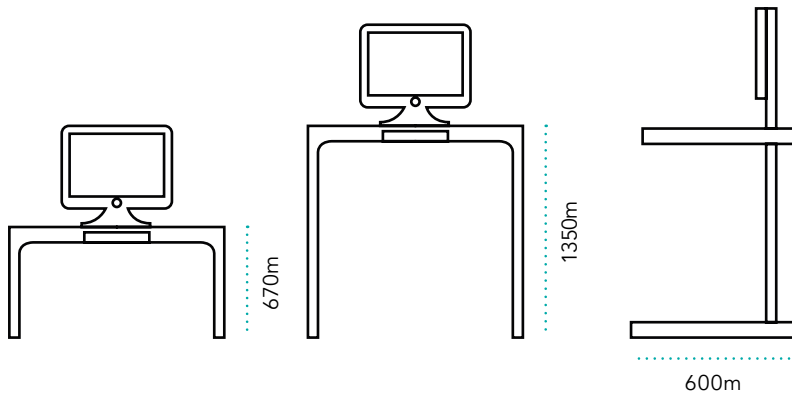

OPTIONS AND FINISHES

OPTIONS	I-VARI	I-VARI SEN
LAMINATED MDF 26.5MM WORKTOP	✓	✓
NATURAL ACRYLIC SURFACE WORKTOP	✓	✓
KYDEX MDF WORKTOP	✓	✓
TRESPA WORKTOP	✓	✓
0 FIRE RATED LAMINATED MDF WORKTOP	✓	✓
MOBILE UNIT (CASTORS)	✓	INCLUDED
I-DESK CASSETTE (SLIM PC)	✓	✓
USFF & SFF (PC)	✓	✓
STANDARD & LARGE PC	✓	✓
ALL IN ONE SCREEN	✓	✓
FANLESS MINI-PC	✓	✓
APPLE IMAC	✓	✓
FIXED MONITOR ARM WITH USB/AUDIO SOCKETS	INCLUDED	✓
SINGLE ADJUSTABLE MONITOR ARM	✓	INCLUDED
DUAL ADJUSTABLE MONITOR ARM	✓	✓
USB CHARGING	✓	✓
POWER MODULE	✓	✓
QI WIRELESS CHARGER	✓	✓

Laminated MDF Finishes***

Natural Acrylic Surface Finishes

Kydex Range Finishes

Bespoke finishes are available upon request but are subject to modified lead times.

*** laminate range subject to change

LAMINATION

LAMINATED MDF FINISHES

NATURAL ACRYLIC SURFACE FINISHES

KYDEX RANGE FINISHES

BESBOKE FINISHES ARE AVAILABLE UPON REQUEST BUT ARE SUBJECT TO MODIFIED LEAD TIMES *** LAMINATE RANGE SUBJECT TO CHANGE

DIMENSIONS

Length:	1000mm
Depth:	600mm
Height:	670mm
Max Height:	1350mm

draft ■ design ■ build

Maxon House, Hogwood Lane, Finchampstead, Berkshire RG40 4QW
01889 837 730 www.ddbltd.co.uk info@ddbltd.co.uk

Made in Britain ISO9001:2015 certified ISO14001:2015 certified

TEST CERTIFICATE

Compliance with a Harmonised European Standard also gives the presumption of compliance with the Principal Elements of the Safety

TEST REPORT

EN 60335-2-30: Particular requirements for room heaters & BS6396: Electrical Systems in Office Furniture
AVAILABLE ON REQUEST